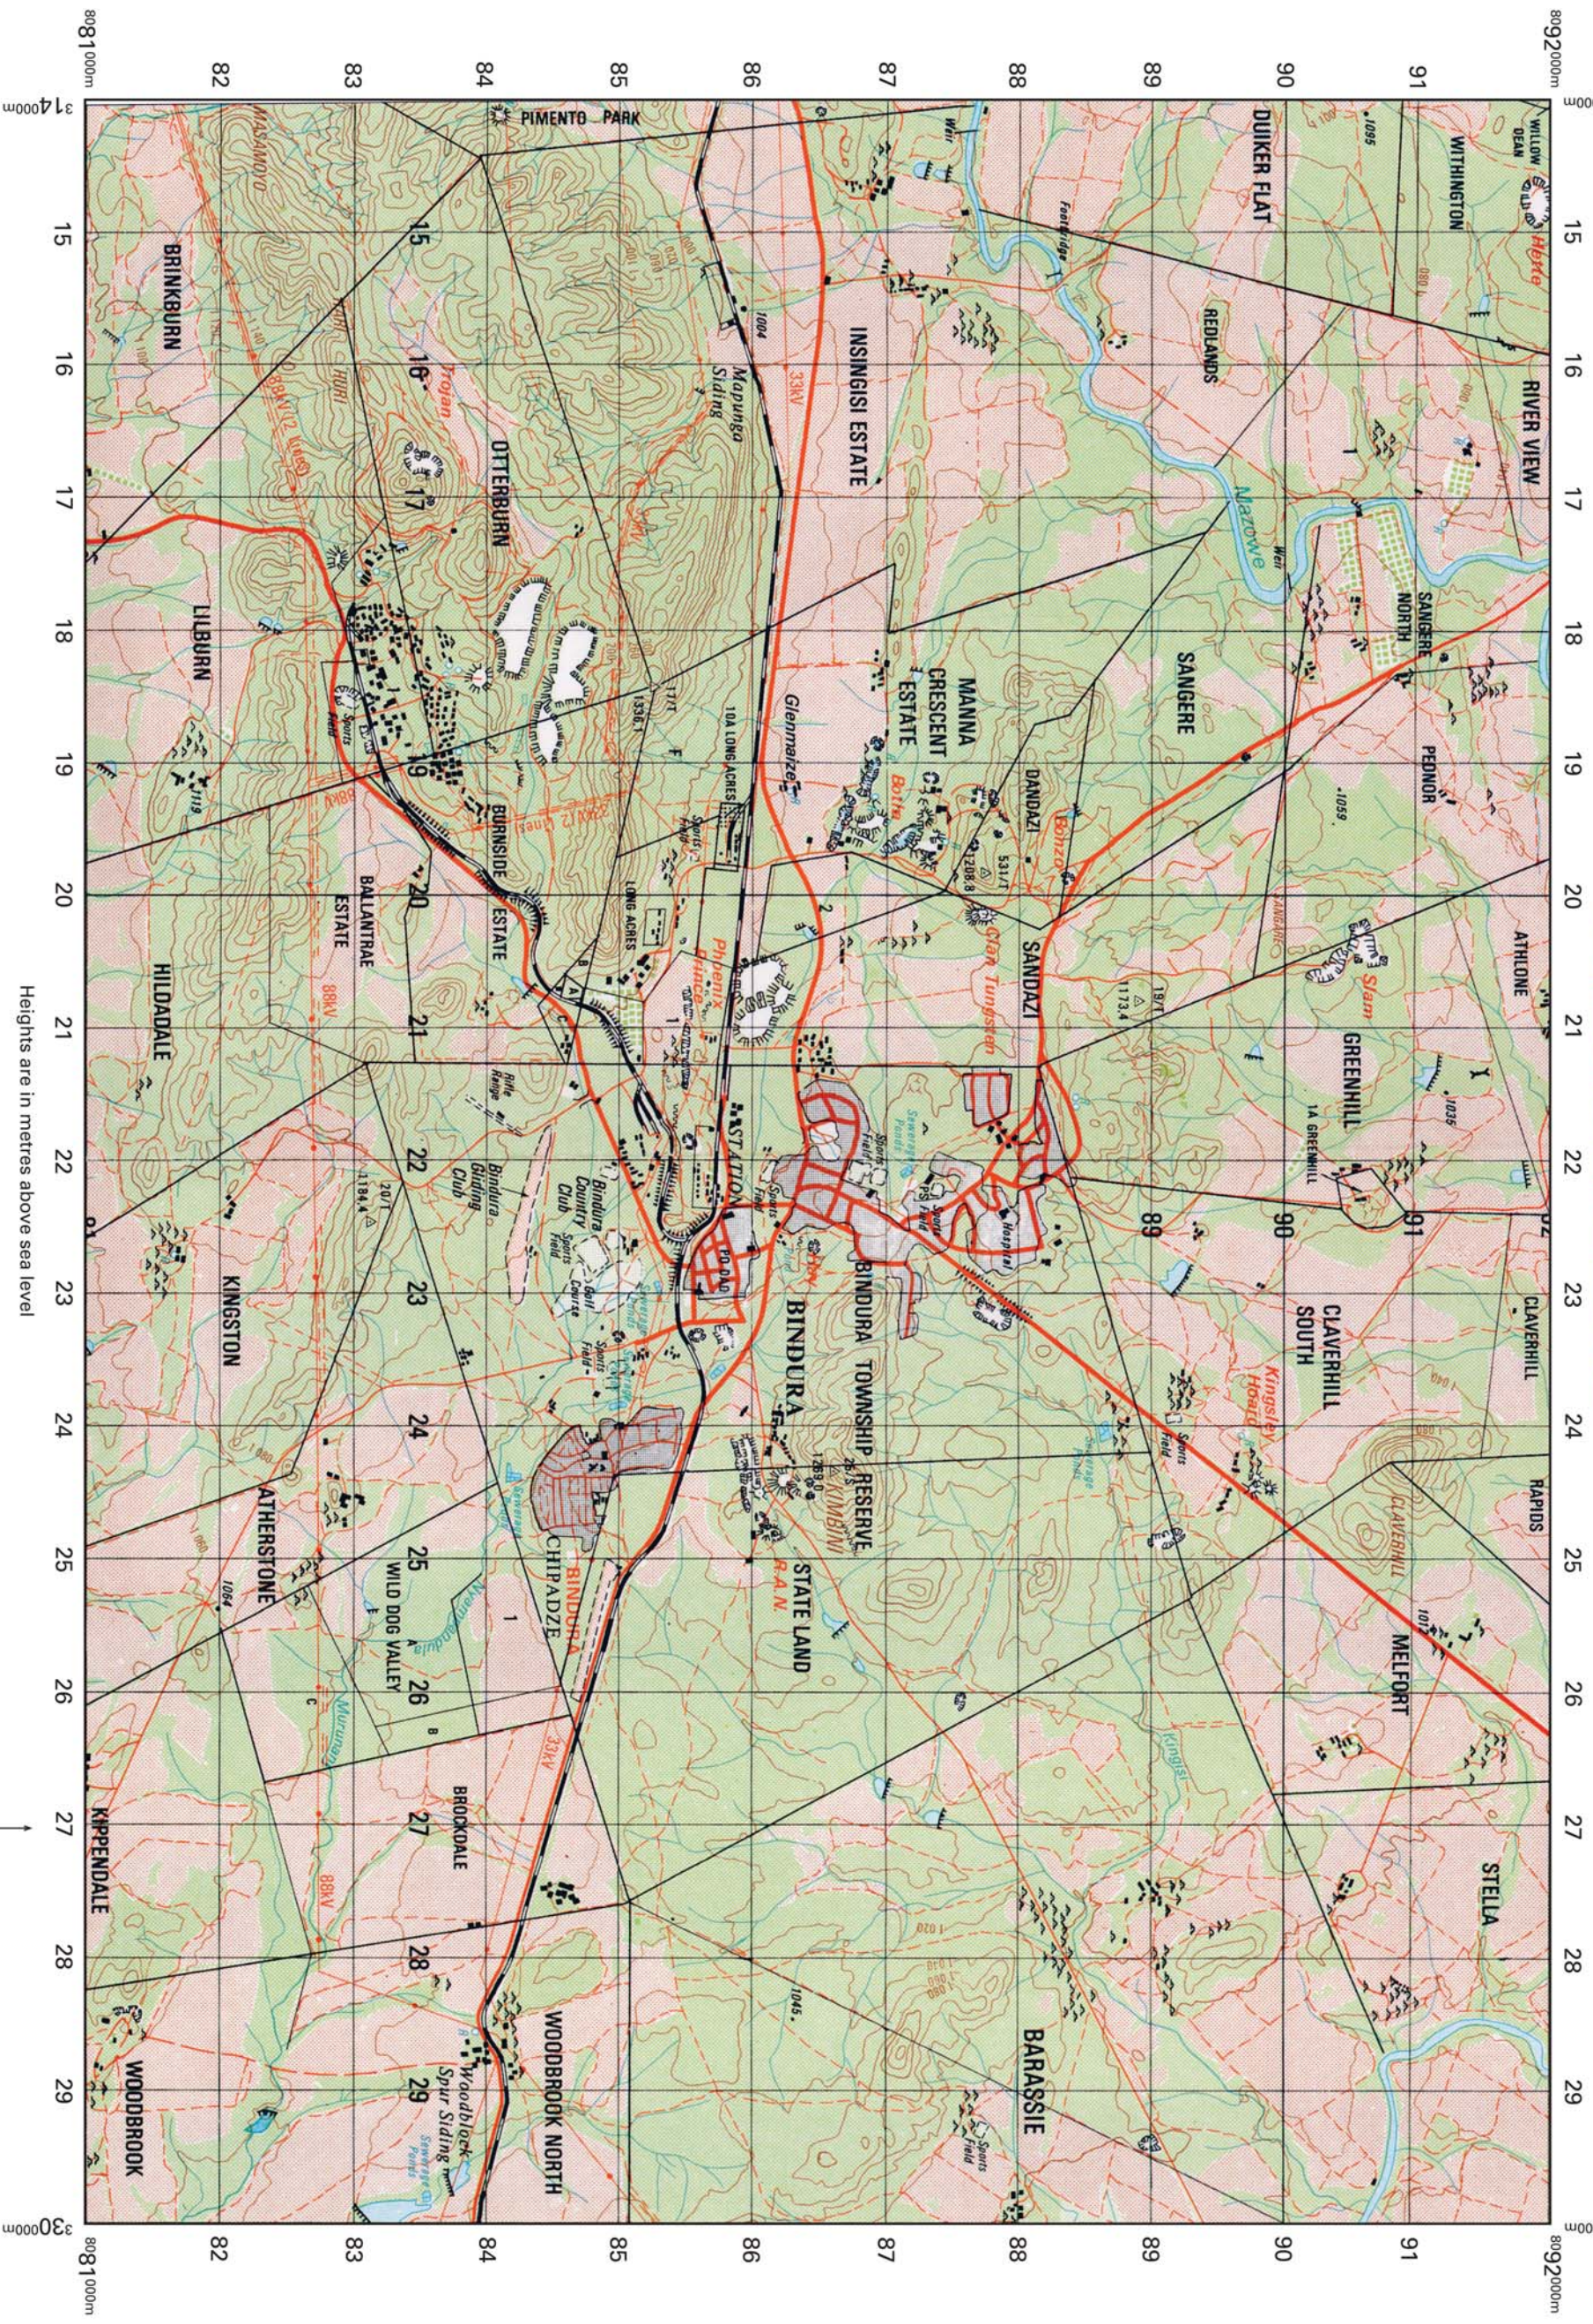

Bindura Township (Zimbabwe)

Four colours should appear above; if not then please return to the investigator.
Four colours should appear above; if not then please return to the investigator.

1:50 000 Scale

Extract No 90127

8092000m 314000m 15 16 17 18 19 20 21 22 23 24 25 26 27 28 29 8091000m 82 83 84 85 86 87 88 89 90 91 8081000m 314000m

Heights are in metres above sea level

Scale 1:50 000

2 centimetres to 1 kilometre (one grid square)

1 kilometre = 0.6214 mile

1 mile = 1.6093 kilometres

Grid North